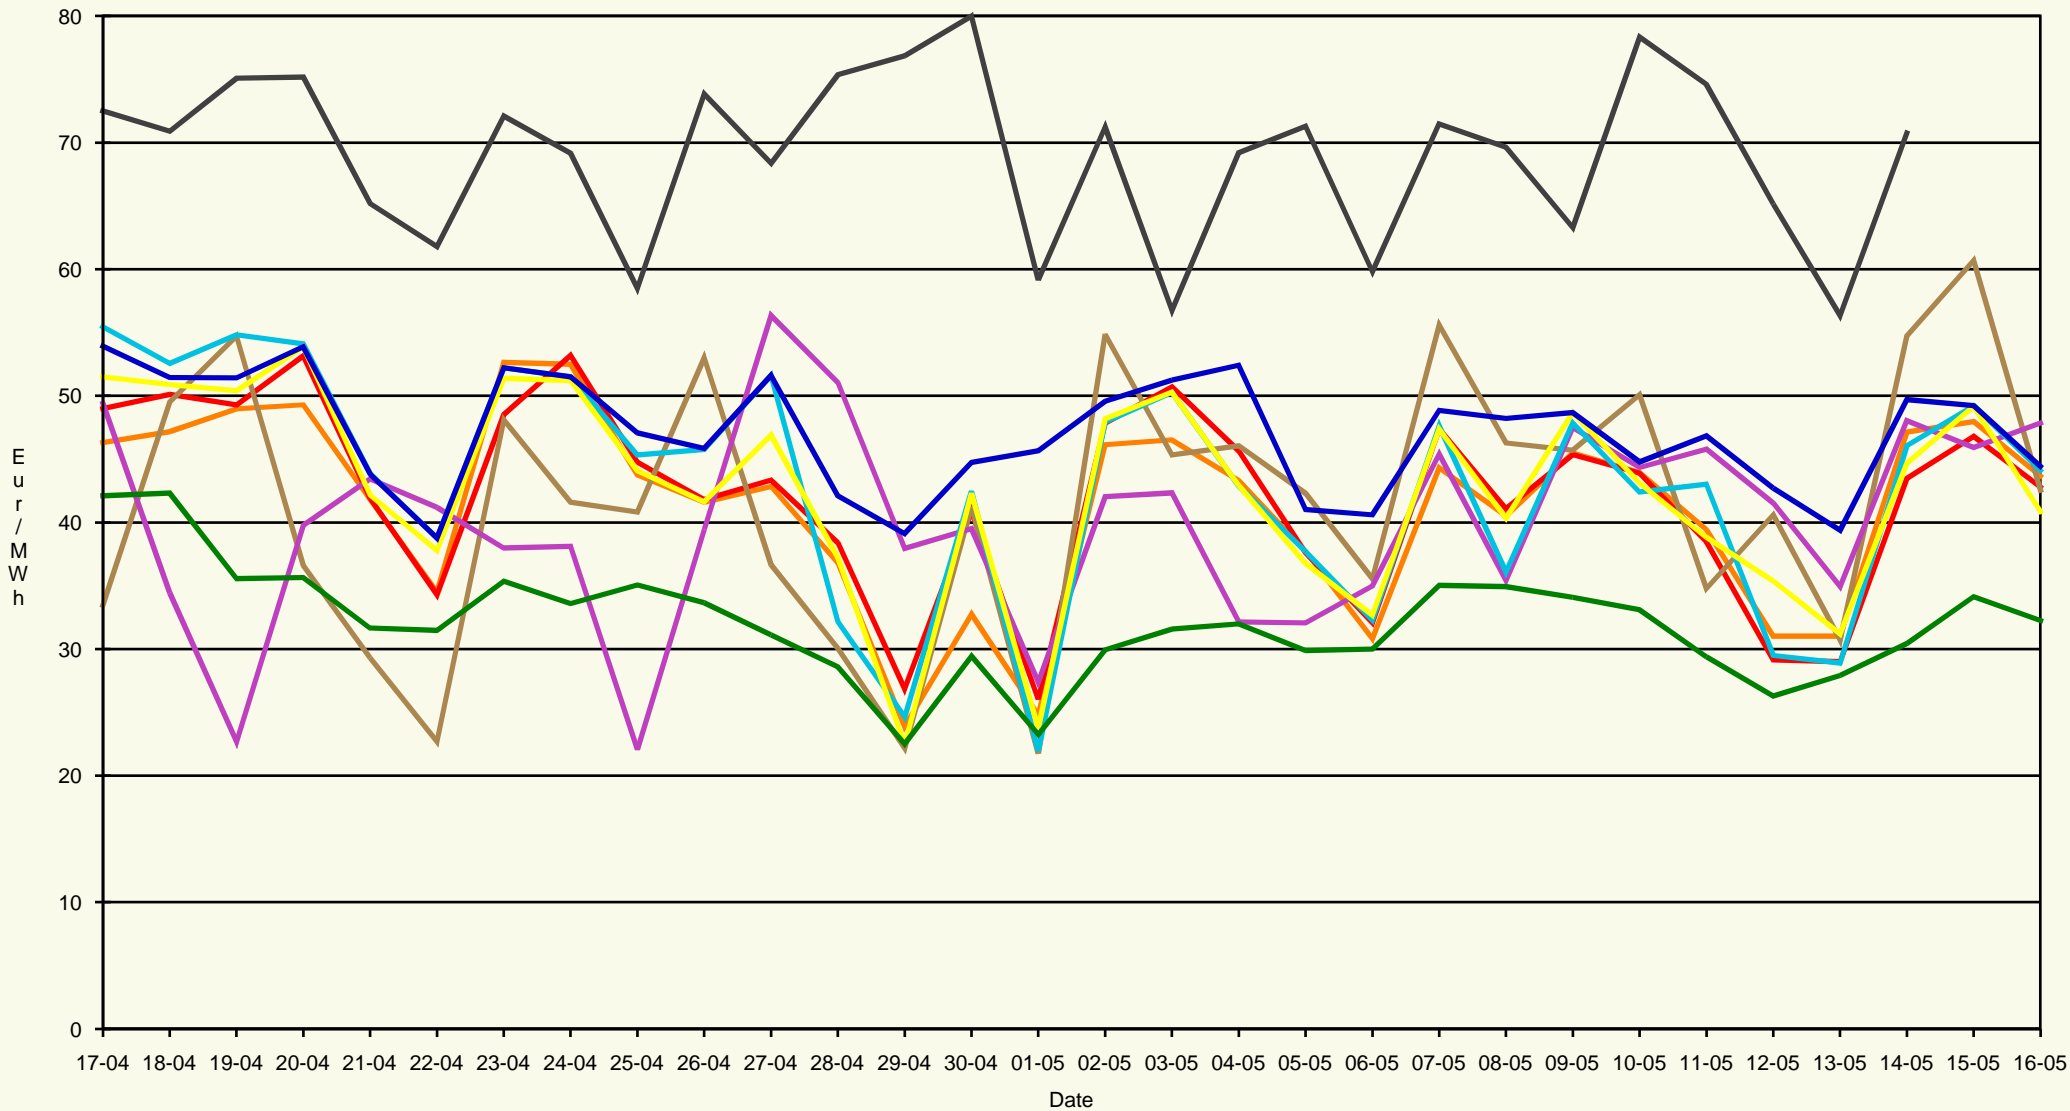

**DAILY ARITHMETIC AVERAGE SPOT PRICES IN THE PAST MONTH**  
**17/04/2012 - 16/05/2012**

**DAILY ARITHMETIC AVERAGE SPOT PRICES IN THE PAST YEAR**  
**17/05/2011 - 16/05/2012**