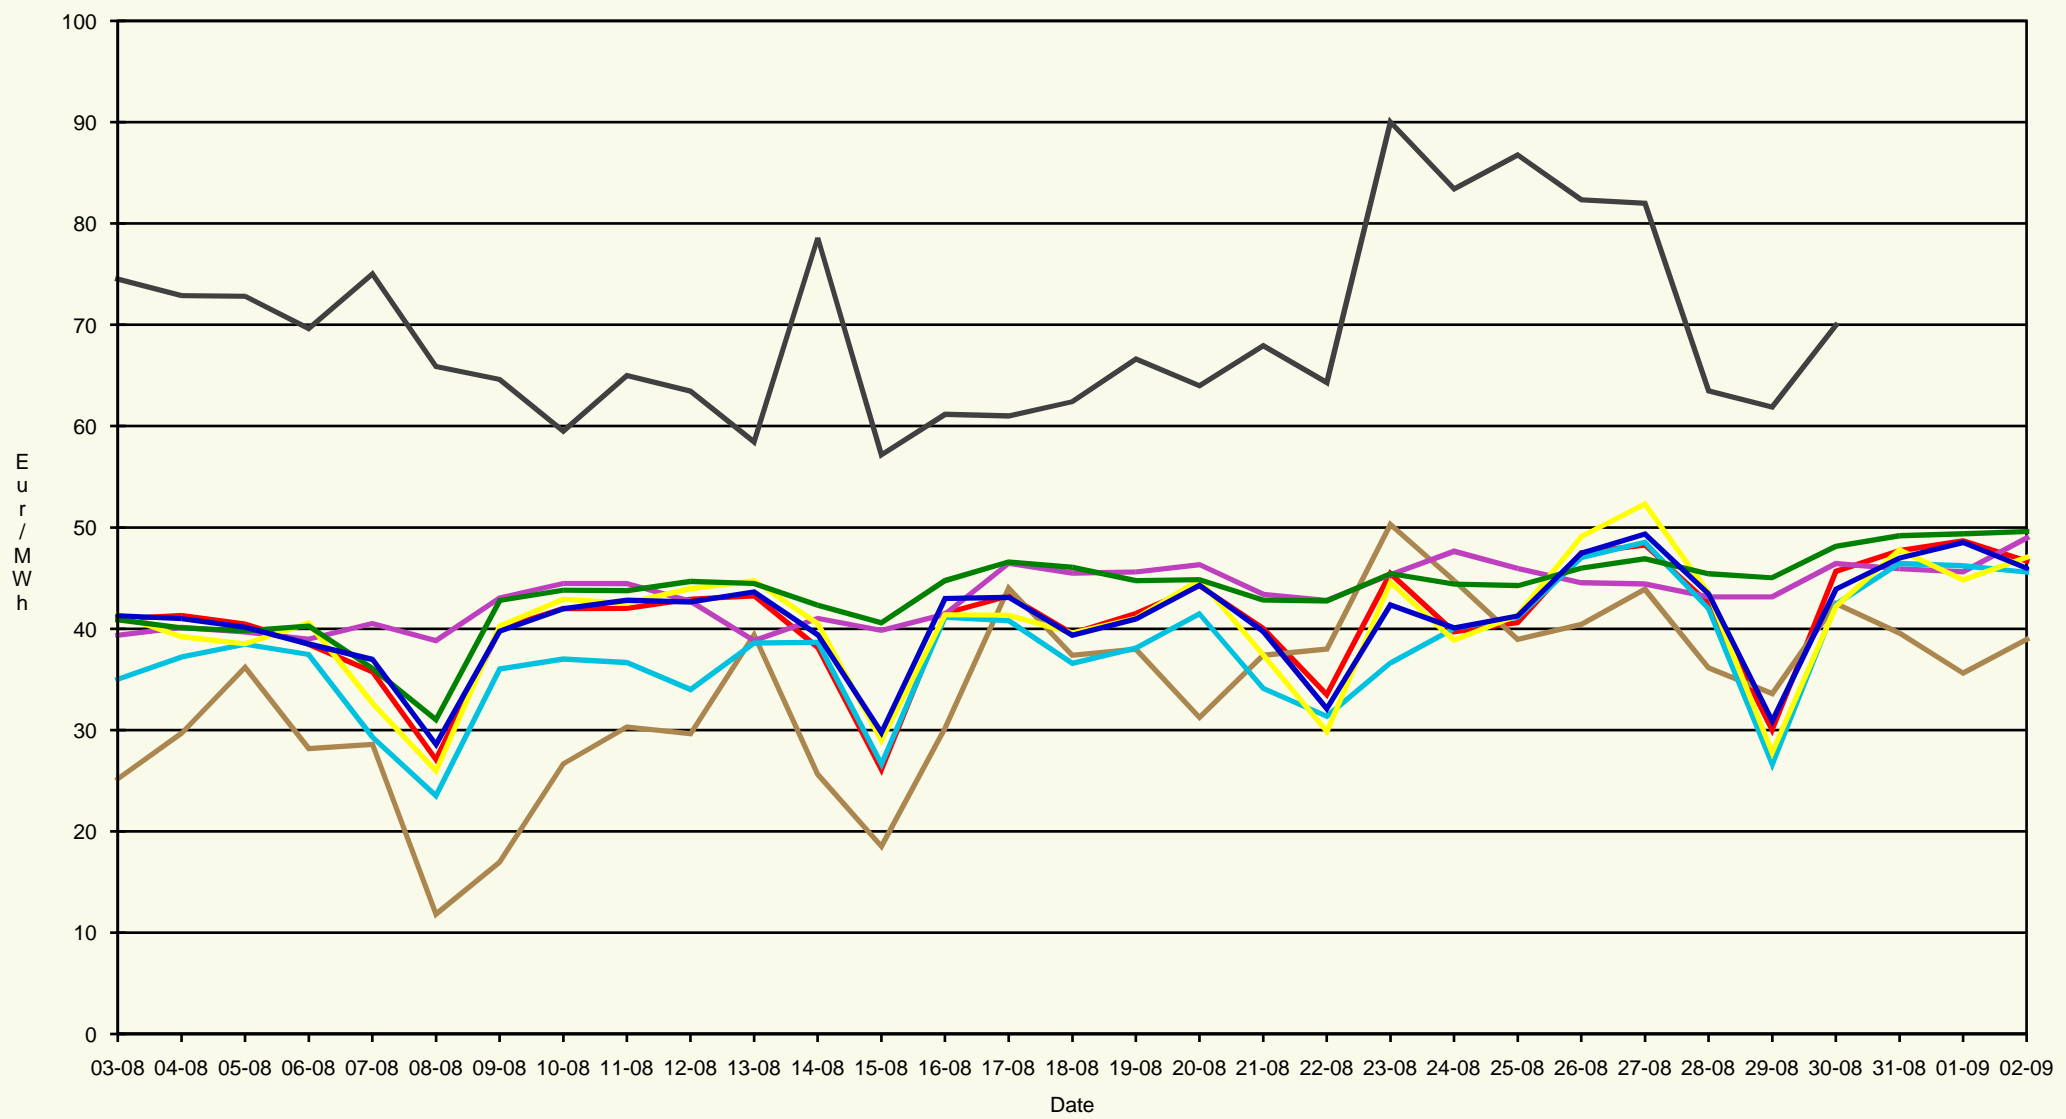

DAILY ARITHMETIC AVERAGE SPOT PRICES IN THE PAST MONTH
03/08/2010 - 02/09/2010

DAILY ARITHMETIC AVERAGE SPOT PRICES IN THE PAST YEAR
03/09/2009 - 02/09/2010